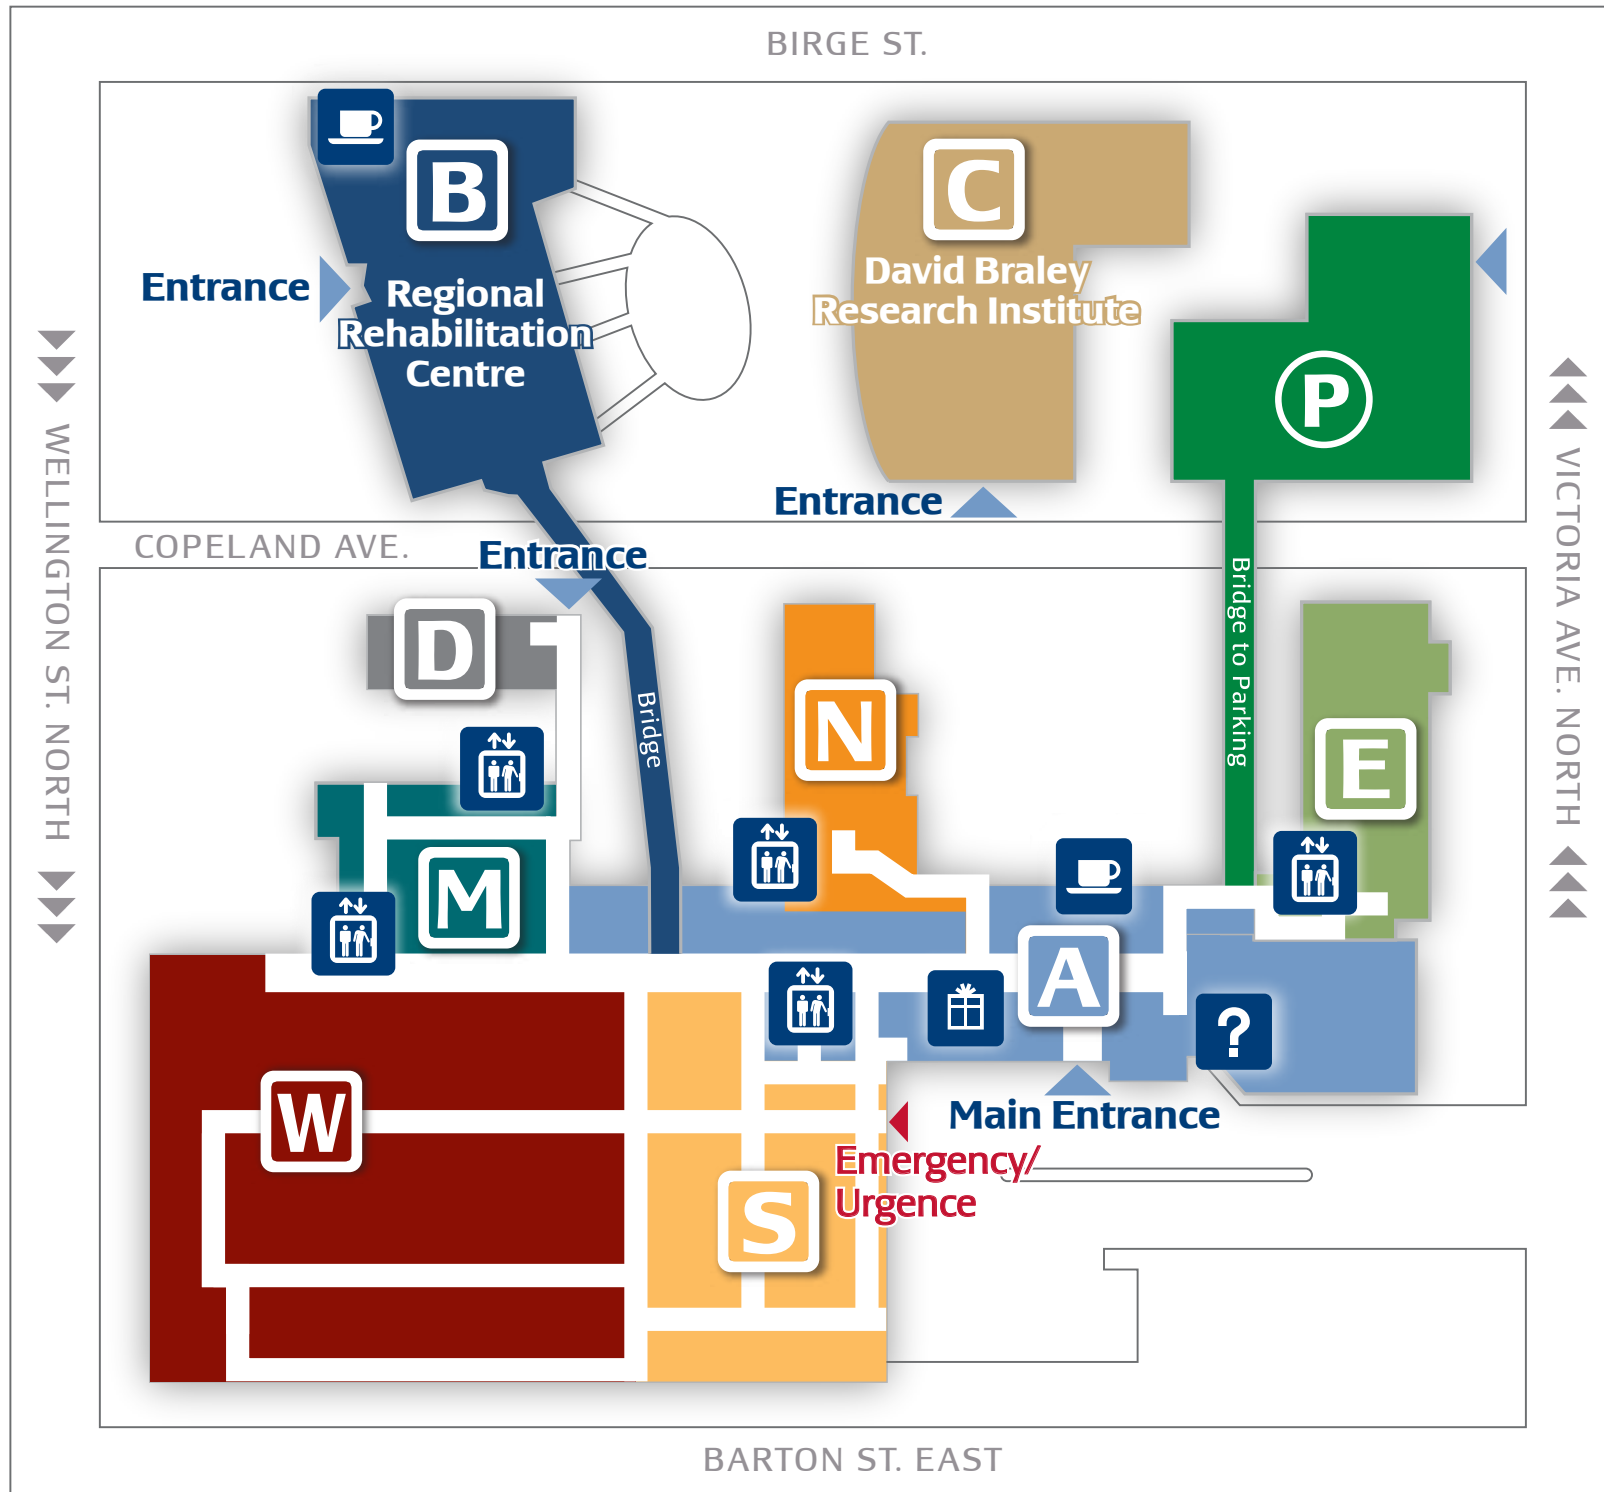

Hamilton General Hospital

LEVEL 2

Legend

-  Elevator
-  Information
-  Gift Shop
-  Coffee Shop
-  Parking