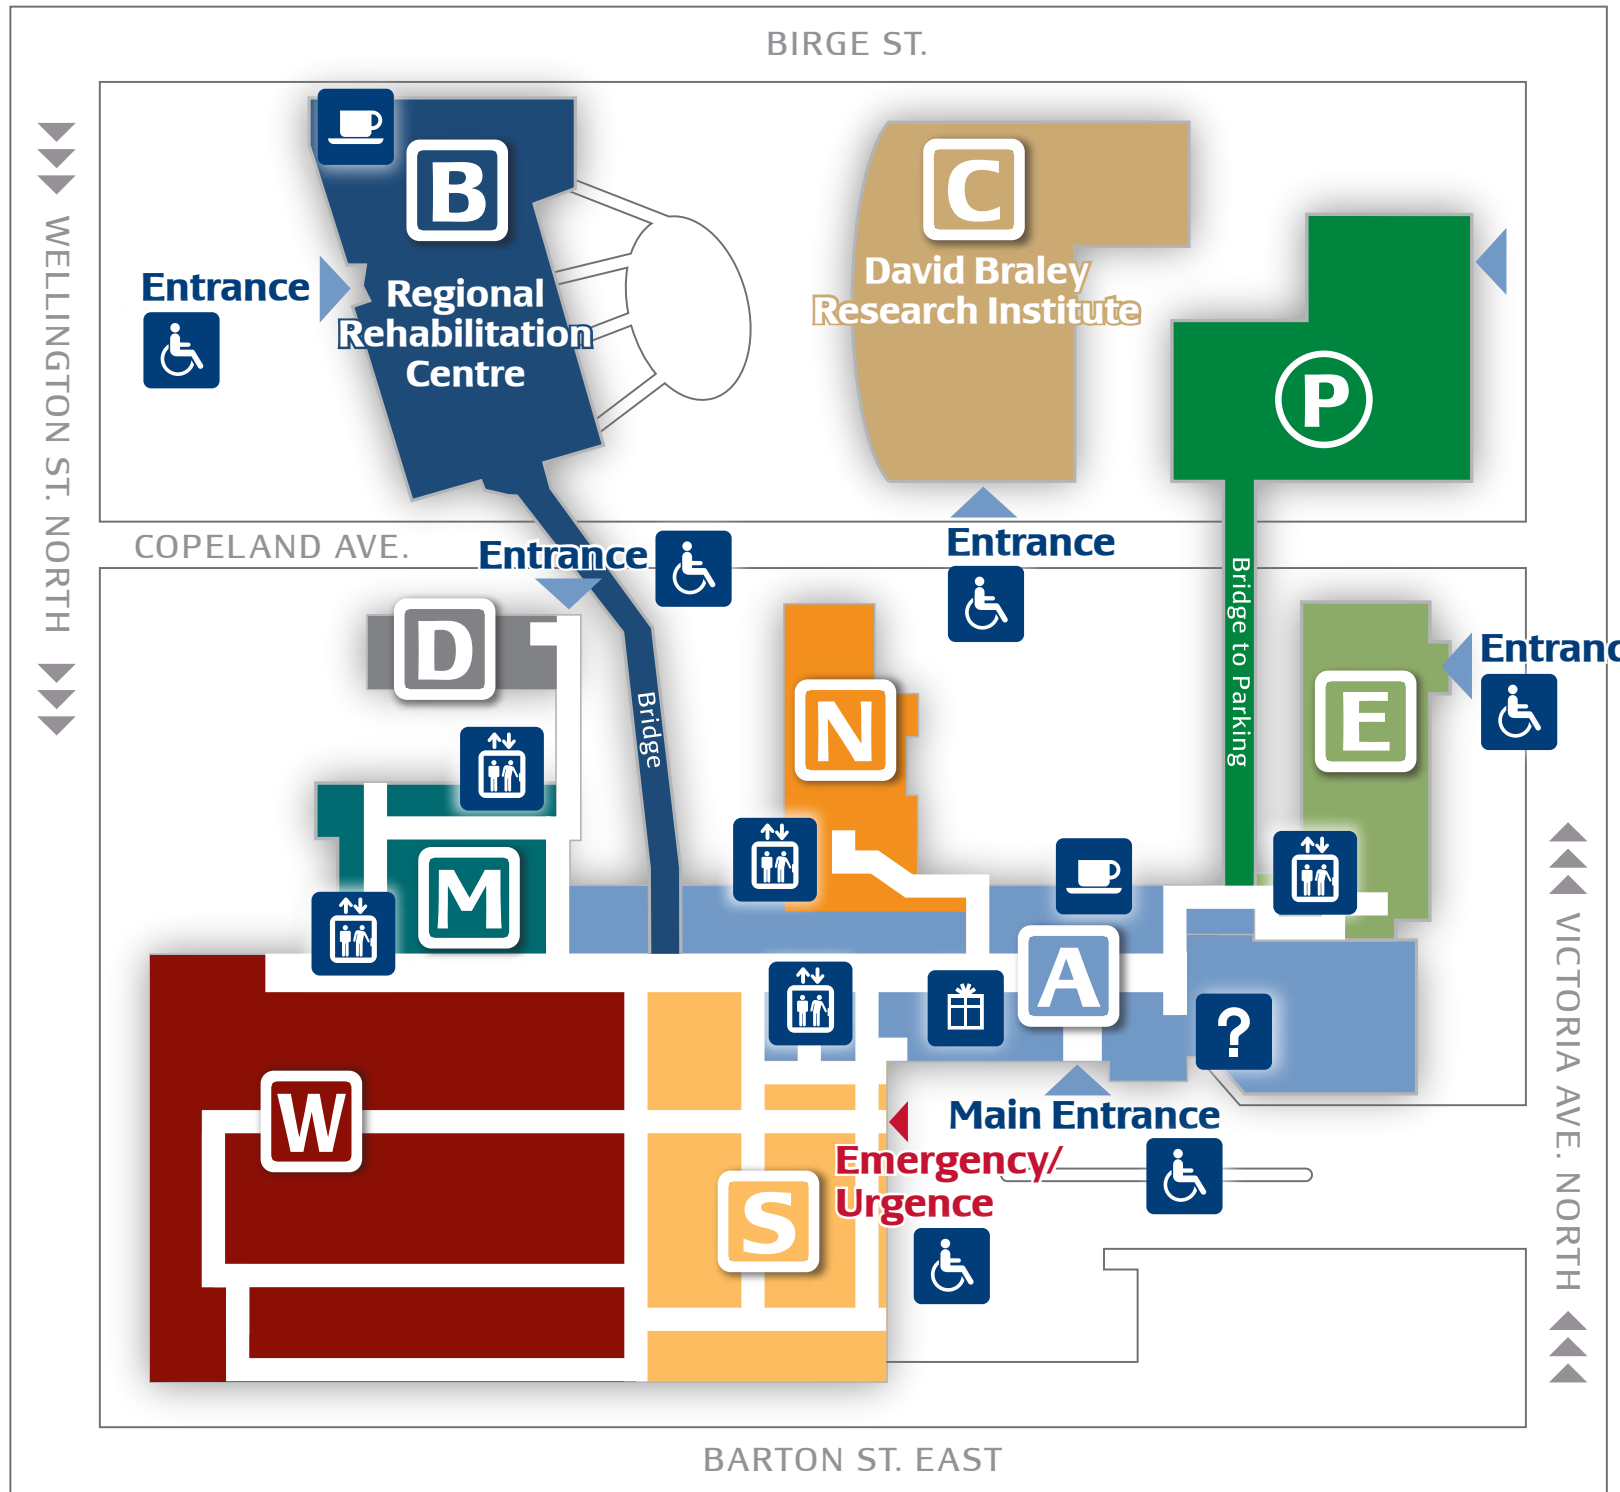

Hamilton General Hospital

LEVEL 2

Legend

- Elevator
- Information
- Gift Shop
- Coffee Shop
- Wheelchair Accessible
- Parking