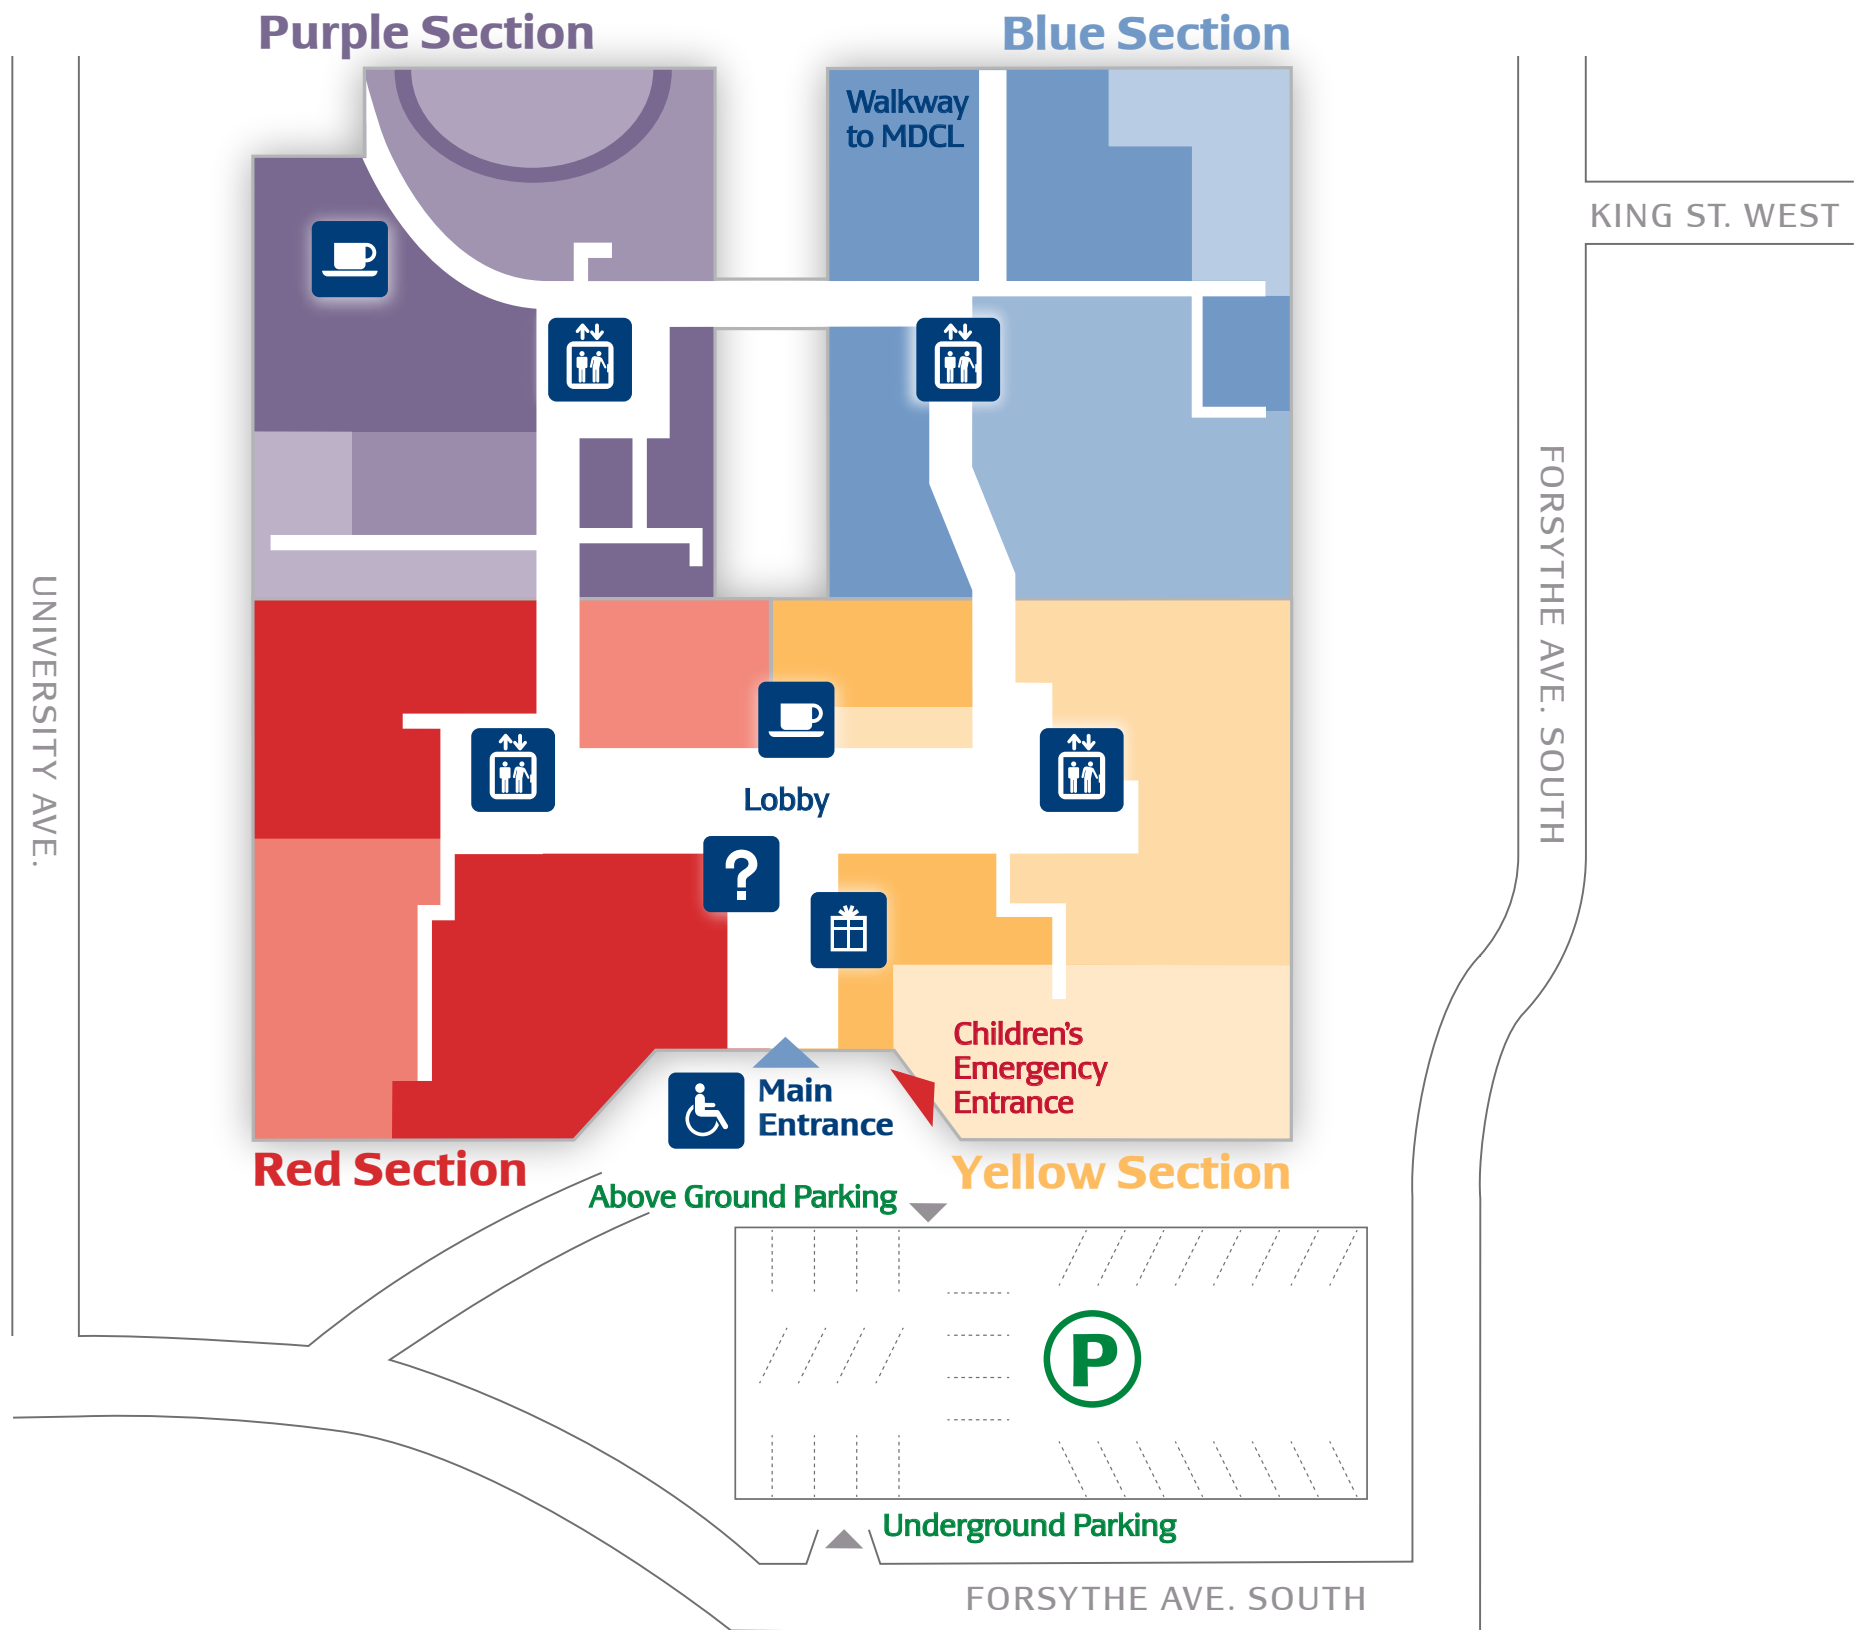

McMaster Children's Hospital McMaster University Medical Centre

LEVEL 2

Legend

- Elevator
- Information
- Gift Shop
- Coffee Shop
- Wheelchair Accessible
- Parking